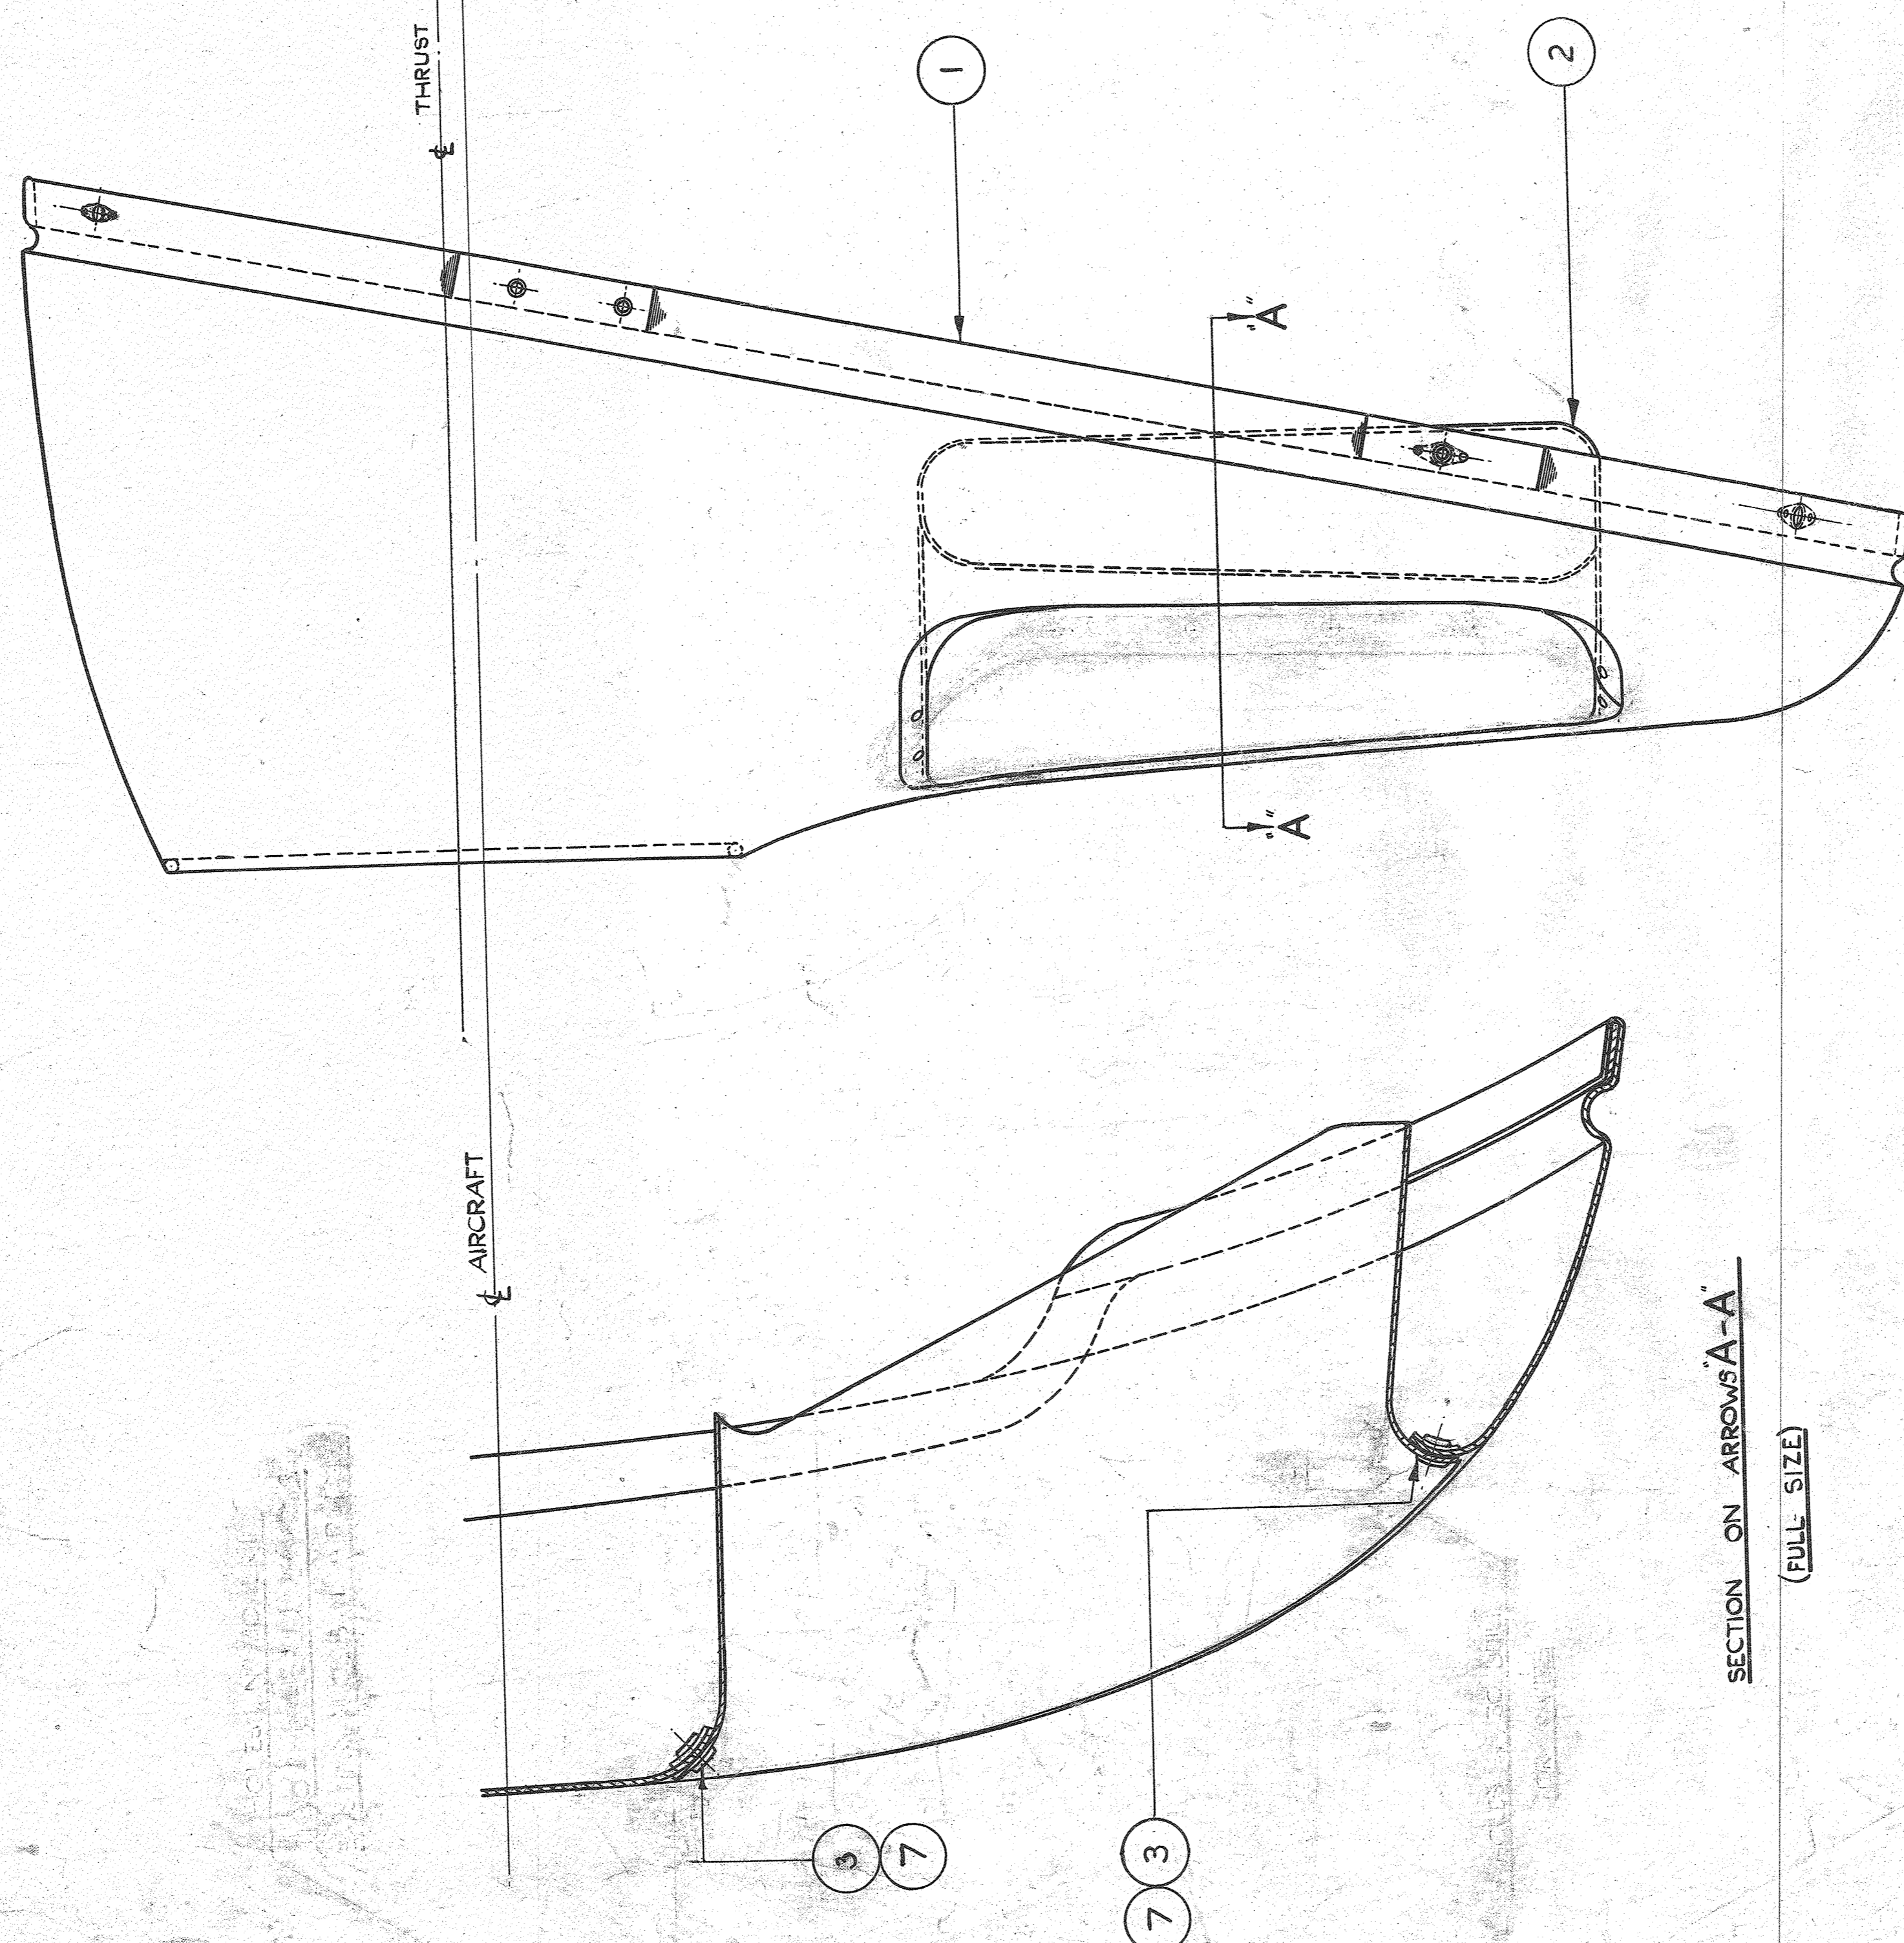

3	392	2841	
2	168	1688	
1	155	1515	45 AKK
4	155	1515	45 AKK
5	155	1515	45 AKK
6	155	1515	45 AKK
7	155	1515	45 AKK
8	155	1515	45 AKK

NO.	REV.	DESCRIPTION	DATE	BY	CHECKED
1		BURR			
2		NOSE COWL			
3		PLATE			
4					
5					
6					
7					
8					
9					
10					
11					
12					
13					
14					
15					
16					
17					
18					
19					
20					
21					
22					
23					
24					
25					
26					
27					
28					
29					
30					

PROTECTIVE TREATMENT	NEK 16	16	16
SCALE	1/2	1/2	1/2
TAYLORCRAFT AIRPLANES (ENGLAND) LTD. LEICESTER.			
TITLE	NOSE COWL ASSEMBLY		

TYPE - AUSTER