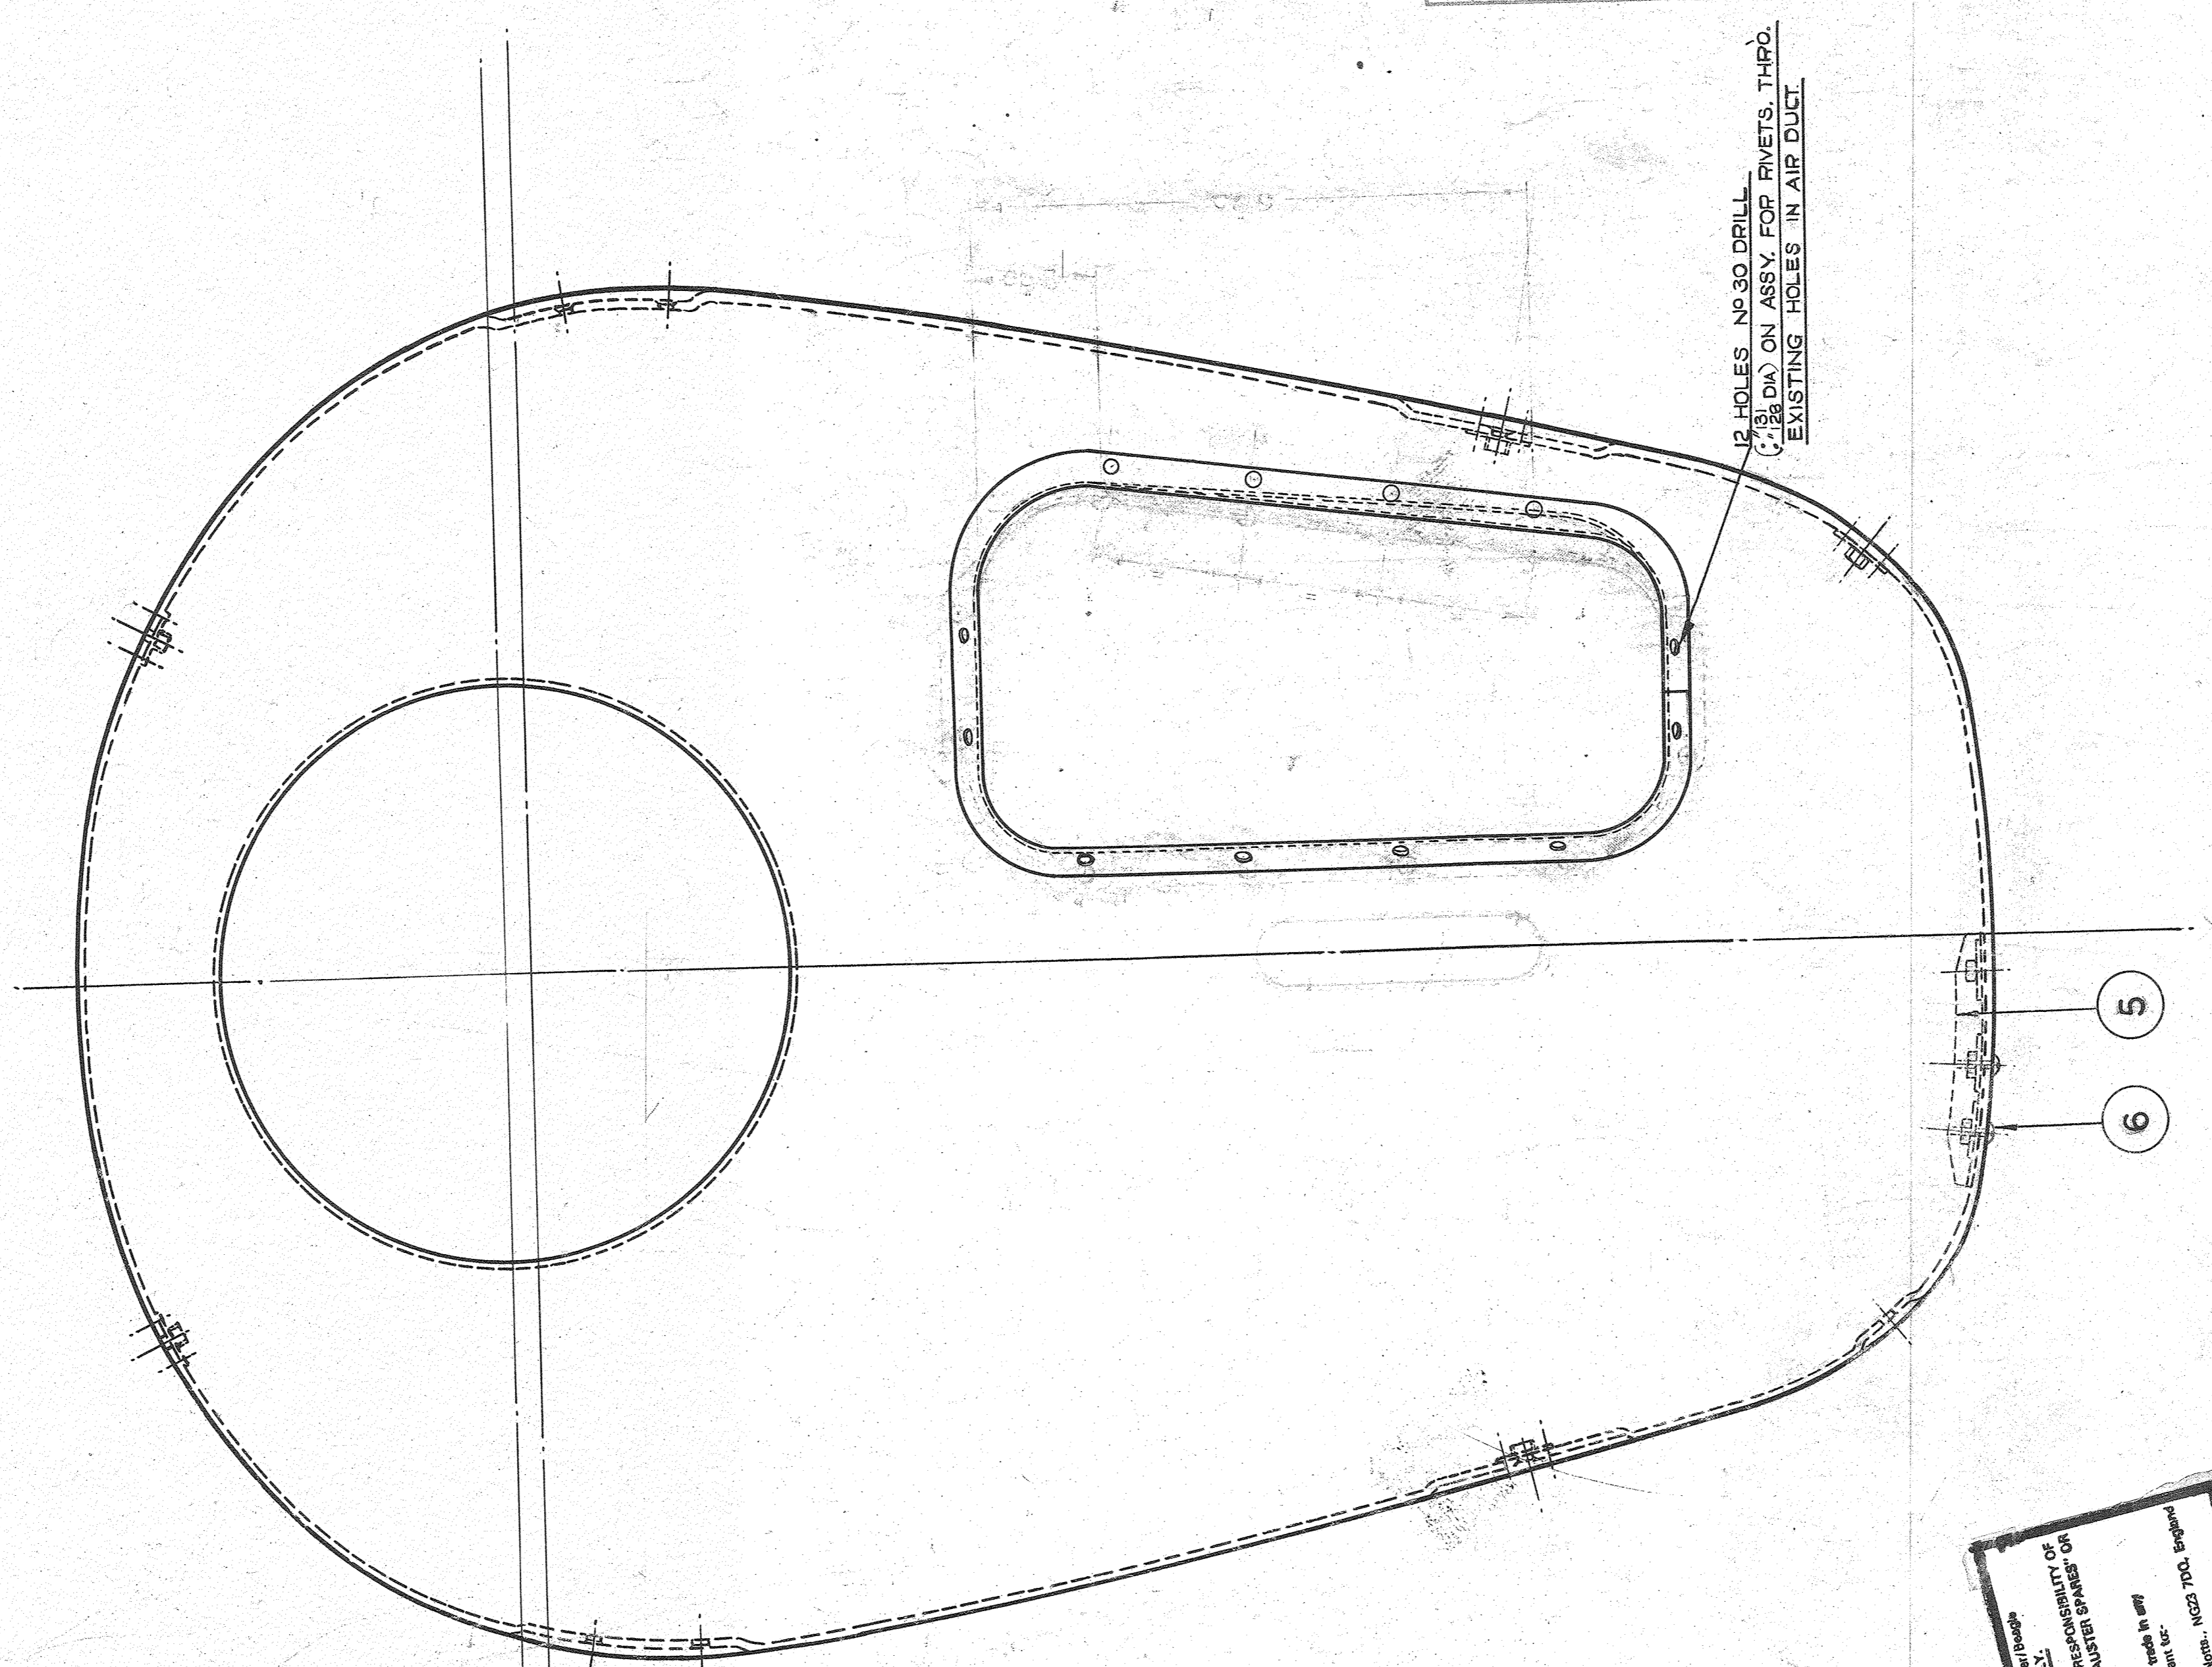

3	392	2841	
2	168	1688	
1	155	1515	45 AKK
4	155	1515	45 AKK
5	155	1515	45 AKK
6	155	1515	45 AKK
7	155	1515	45 AKK
8	155	1515	45 AKK

NO.	REV.	DESCRIPTION	DATE	BY	CHECKED
1		BURR			
2		NOSE COWL			
3		PLATE			
4					
5					
6					
7					
8					
9					
10					
11					
12					
13					
14					
15					
16					
17					
18					
19					
20					
21					
22					
23					
24					
25					
26					
27					
28					
29					
30					

PROTECTIVE TREATMENT	NEK 16	16	16
SCALE	1/2	1/2	1/2
TAYLORCRAFT AIRPLANES (ENGLAND) LTD. LEICESTER.			
TITLE	NOSE COWL ASSEMBLY		

TYPE - AUSTER